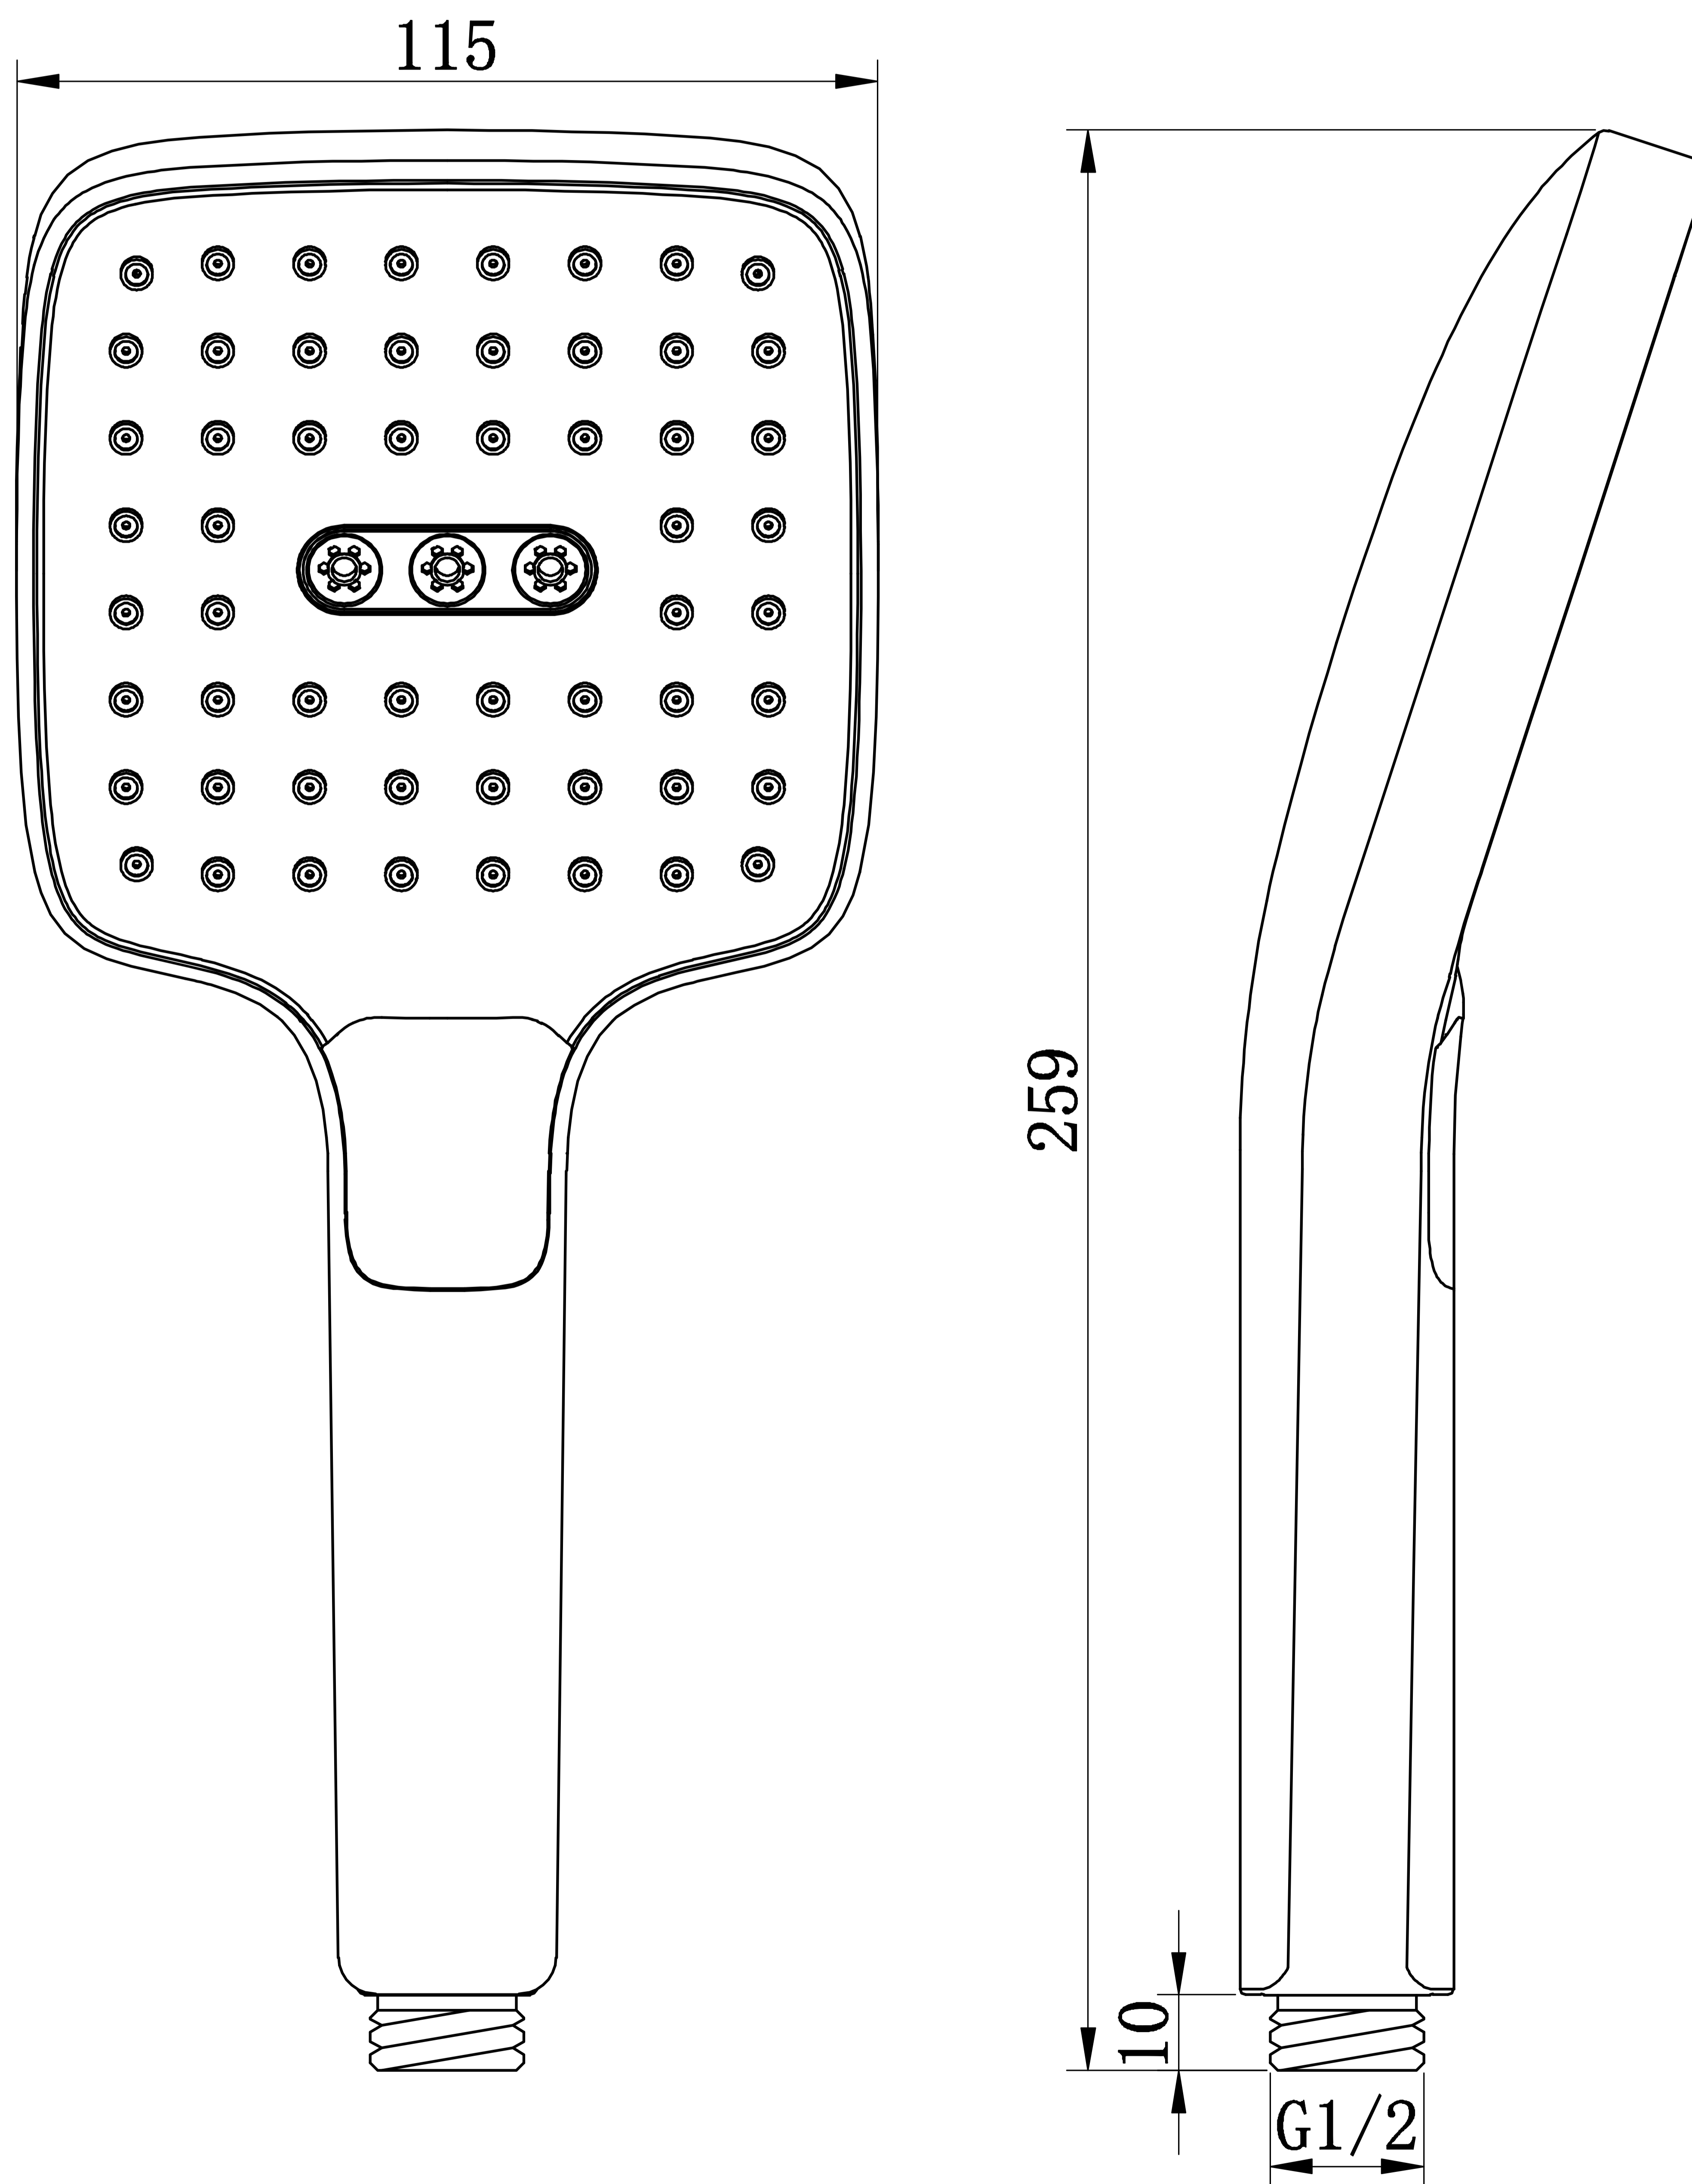

# Hand Shower 3 Function

Product Code : **28191**

## Technical Drawing

All dimension are in **mm**